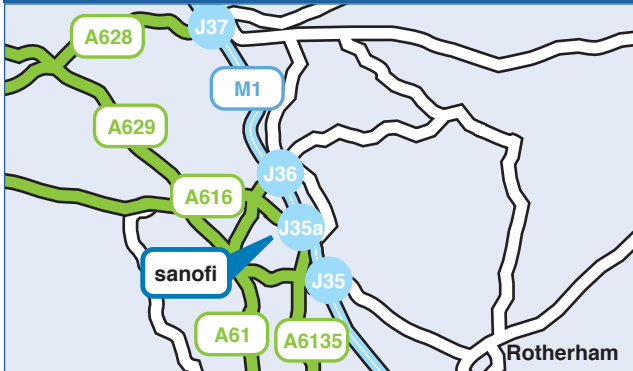

51 Cart Road Chapeltown
S35 2PF
Tel: 0845 204 3200 Fax: 0114 240 2583

Directions to Chapeltown Distribution Centre

By Road – From the South

- Exit the M1 at J35A, signposted for Manchester
- At the top of the slip road take first left
- Proceed down the hill for about 250 metres to a mini roundabout. Take the first left onto Cart Road
- Continue along this road for 300 metres passing under a railway bridge
- The entrance to Chapeltown Distribution Centre is 100 metres along on the right after the bridge

From the North

- Exit the M1 at Junction 36, signposted for Sheffield (A61)
- Stay in right hand lane up the slip road and take third exit signposted for Sheffield
- Proceed down the hill (initially a dual carriageway) for approximately 700 metres
- At the roundabout take first left, signposted for Chapeltown and M1 south
- Continue for one mile to a mini roundabout and take the second left signposted for Chapeltown
- Proceed down the hill for about 250 metres to a mini roundabout. Take the first left onto Cart Road
- Continue along this road for 300 metres passing under a railway bridge
- The entrance to Chapeltown Distribution Centre is 100 metres along on the right after the bridge

By Train

Nearest station is Chapeltown, a 20 minute walk from our site.

By Air

Leeds/Bradford, Doncaster and East Midlands airports are all approximately 1 hour 45 minutes away.